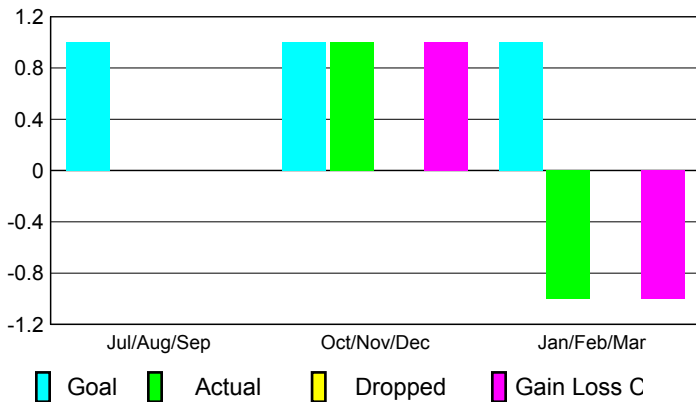

2008-2009 GMT Quarterly Report for District (or Undistricted) **District 415**

GMT: SALIM J MOUSSAN

Location: ALGERIA

GMT CA: 6

CLUBS

Club Results 2008-2009

Clubs 2007-2008

Month	New Club Goal	Actual New Clubs	Actual Dropped Clubs	Gain/Loss of Clubs	Gain/Loss of Clubs
Jul/Aug/Sep	1	0	0	0	0
Oct/Nov/Dec	1	1	0	1	0
Jan/Feb/Mar	1	-1	0	-1	-6
Totals	3	0	0	0	-6

Club Results 2008-2009

Goal, New, Dropped, Gain/Loss

Comparison of Club Gain/Loss

Current Year Compared to the Previous Year

YTD Status Quo Clubs 2008-2009

Status Quo Clubs Compared to Status Quo Members

MEMBERSHIP

Membership Results 2008-2009

Membership 2007-2008

Month	Net Memb Goal	Actual New Memb	Actual Dropped Memb	Gain/Loss of Memb	Gain/Loss of Memb
Jul/Aug/Sep	20	19	-10	9	-7
Oct/Nov/Dec	30	23	-6	17	-8
Jan/Feb/Mar	30	62	-38	24	-48
Totals	80	104	-54	50	-63